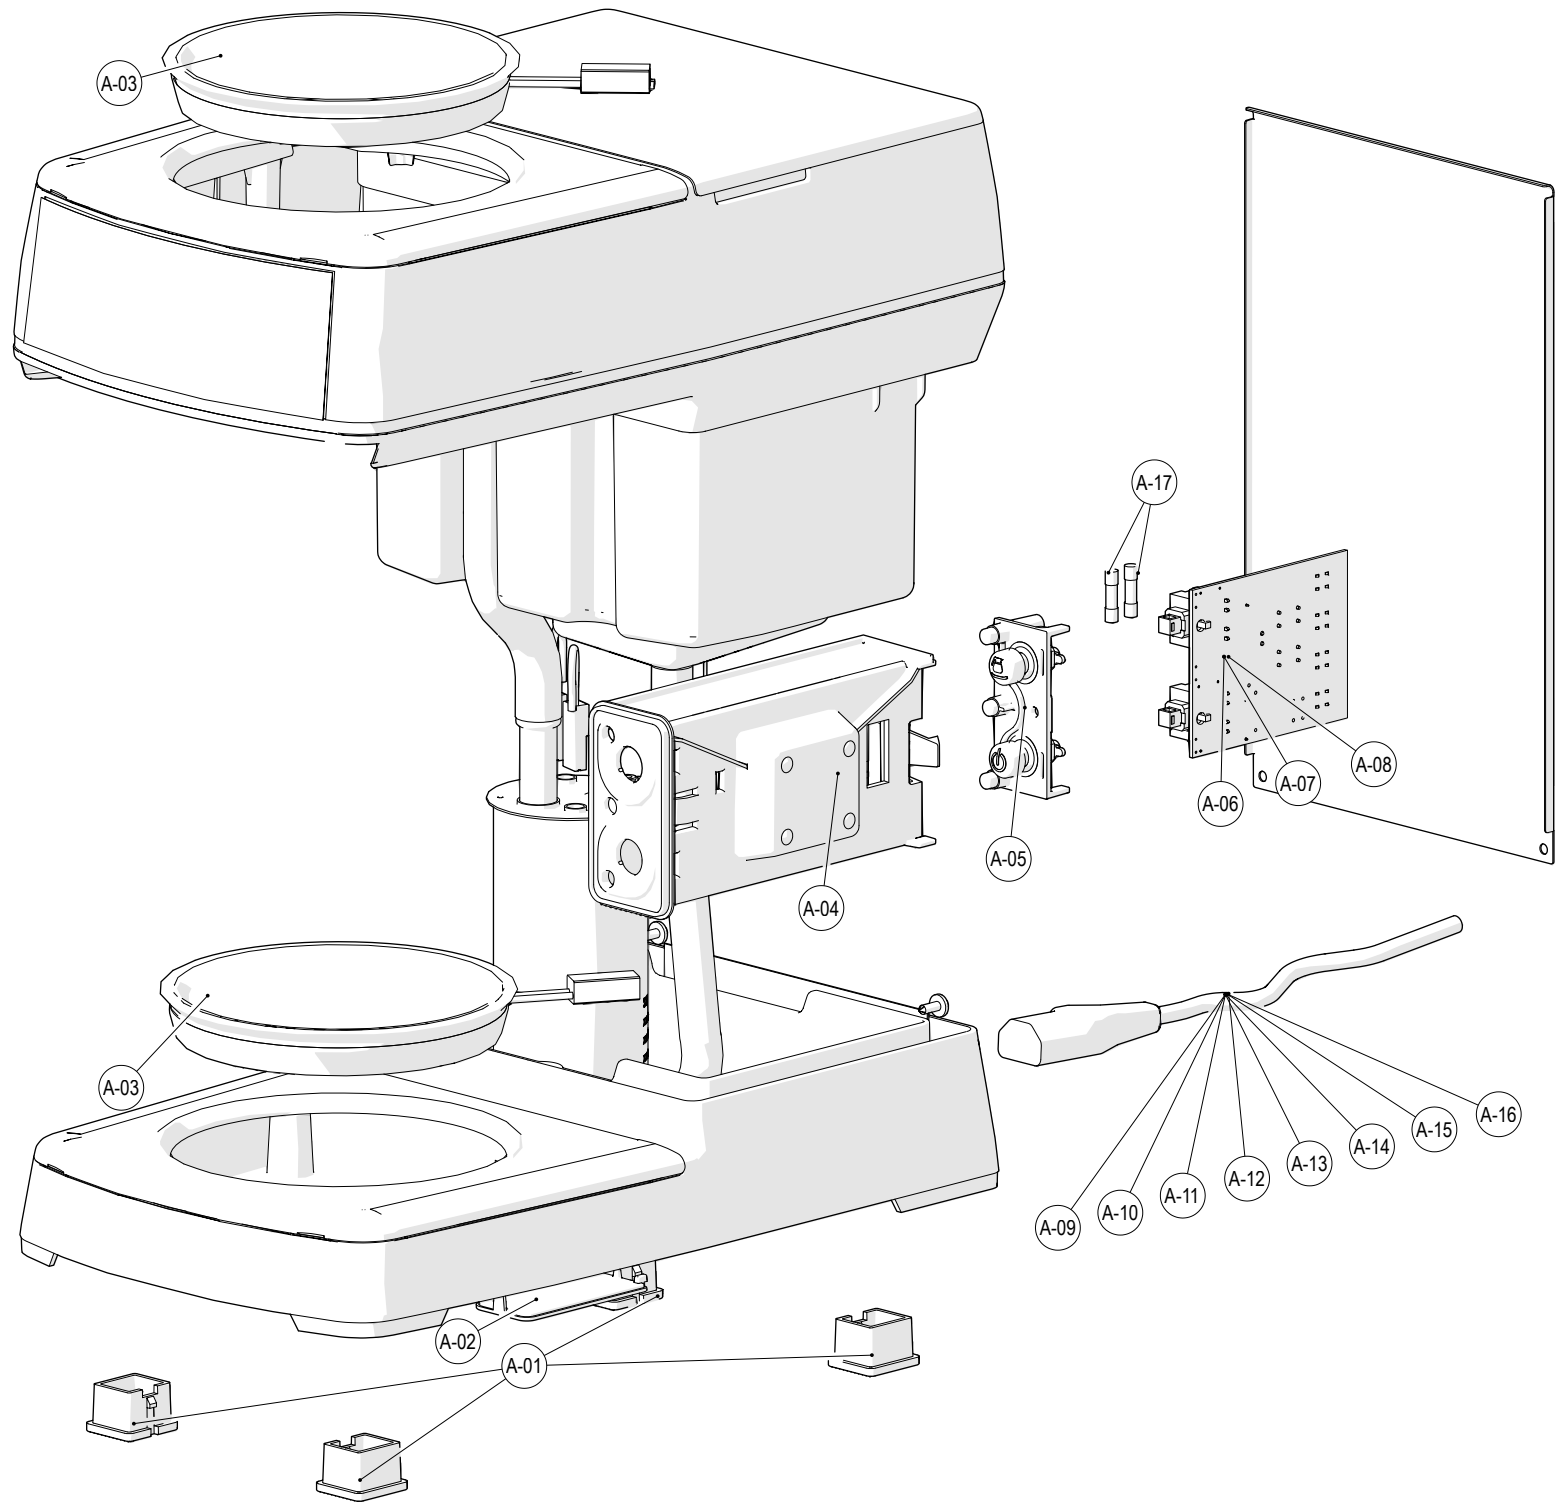

ID	Service parts	S-RS	Description
A-01	6.401.004.001	S	Foot (1 pc)
A-02	6.101.015.001	S	Protection plate
A-03	6.101.072.000	RS	Hot plate
A-04	6.101.049.001	S	Holder mainboard
A-05	6.101.089.000	S	Mounting frame buttons
A-06	6.101.048.000	RS	Mainboard (STD)
A-07	6.101.153.000	RS	Mainboard (GB)
A-08	6.101.188.000	RS	Mainboard (STA)
A-09	6.003.012.151	S	Connection cord (STD)
A-10	6.003.012.156	S	Connection cord (DK)
A-11	6.003.012.157	S	Connection cord (OCE)
A-12	6.003.012.159	S	Connection cord (PRC)
A-13	6.003.012.160	S	Connection cord (GB)
A-14	6.003.012.161	S	Connection cord (RSA)
A-15	6.003.012.163	S	Connection cord (RP)
A-16	6.003.012.171	S	Connection cord (J)
A-17	6.005.011.021	S	Fuse 5A (10 pcs)

ID	Service parts	S-RS	Description	mm
B-01	6.101.017.001	S	Lid	
B-02	6.101.070.001	S	Grid watertank	
B-03	6.101.105.001	S	Locking device	
B-04	6.101.093.001	RS	Float	
B-05	6.101.071.000	RS	Reed contact	
B-06	6.101.126.001	S	Silicone tube 9.5 x 3.0	225
B-07	6.101.061.000	RS	Flow boiler 230V 2000W	
B-08	6.101.134.000	RS	Flow boiler 120V 1600W	
B-09	6.101.182.000	RS	Flow boiler 100V 1400W	
B-10	6.101.100.000	S	Tube (assy)	295
B-11	6.101.087.001	S	Water spreader	
B-12	6.016.008.077	RS	High temp safety device	